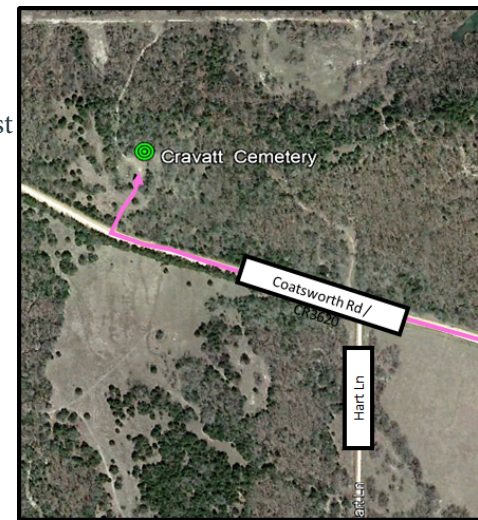

Chickasaw Cemetery Found Through Cemetery Preservation Specialist

The Cemetery Preservation Program (CPP) provides cleanup, identification and documentation of abandoned Chickasaw family cemeteries within the Chickasaw Nation reservation boundaries. A newly hired employee provided information about a family cemetery that needed program services.

This storyboard documents the steps that determined Chickasaw lineage within the cemetery.

Bill Anoatubby, Governor

STEP 1

Determine the legal description based on the information provided by the application (NE¼, SE¼, Sec. 3, T.2.N., R.7.E.). The Cravatt Cemetery is located 3.2 miles southwest of Bromide, Oklahoma.

Map layers provided by the Chickasaw Nation GeoSpatial Information (GSI) Department.

STEP 2

The physical and legal description determined the cemetery's exact location on the allotment map. This image indicates it is located on Katie Cravatt's allotted land (Chickasaw, Dawes enrollment number 426).