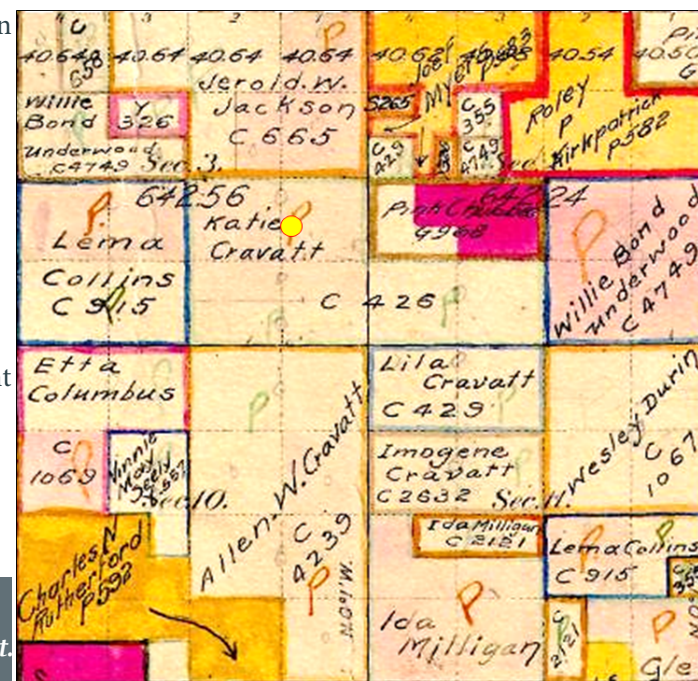

Chickasaw Cemetery Found Through Cemetery Preservation Specialist

The Cemetery Preservation Program (CPP) provides cleanup, identification and documentation of abandoned Chickasaw family cemeteries within the Chickasaw Nation reservation boundaries. A newly hired employee provided information about a family cemetery that needed program services.

This storyboard documents the steps that determined Chickasaw lineage within the cemetery.

Bill Anoatubby, Governor

STEP 1

Determine the legal description based on the information provided by the application (NE¼, SE¼, Sec. 3, T.2.N., R.7.E.). The Cravatt Cemetery is located 3.2 miles southwest of Bromide, Oklahoma.

Map layers provided by the Chickasaw Nation GeoSpatial Information (GSI) Department.

STEP 2

The physical and legal description determined the cemetery's exact location on the allotment map. This image indicates it is located on Katie Cravatt's allotted land (Chickasaw, Dawes enrollment number 426).