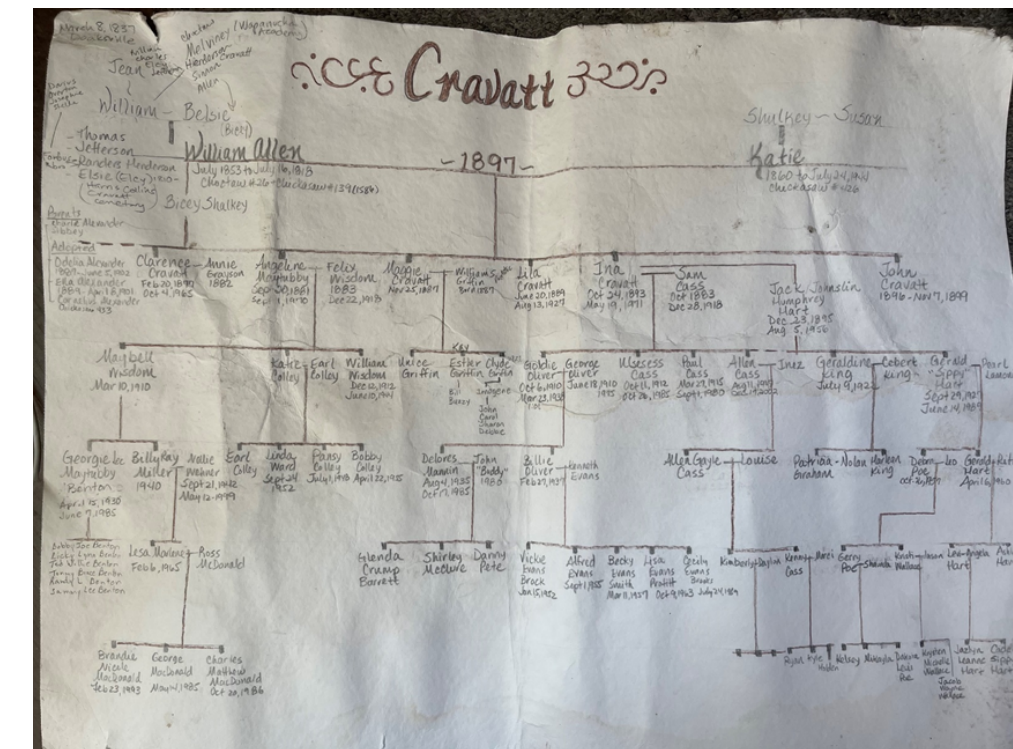

Cravatt family tree provided by a family member