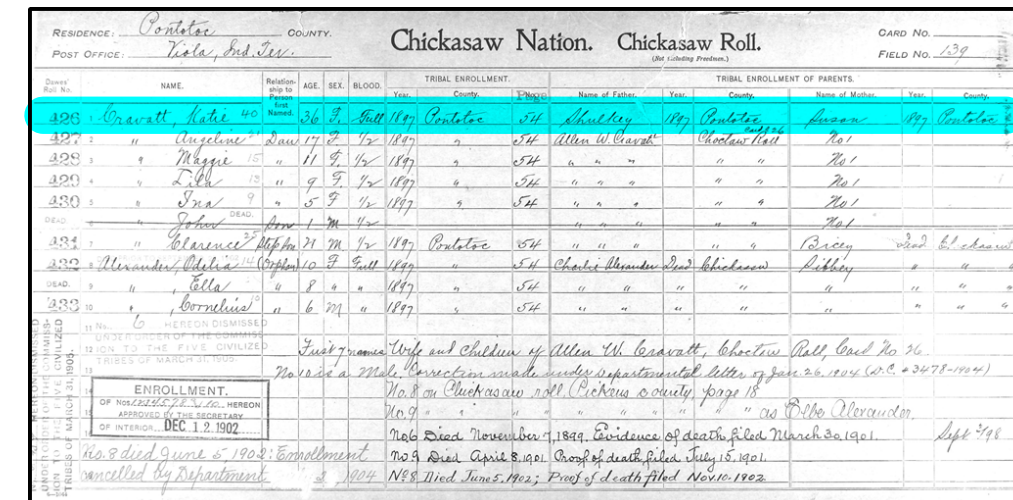

Cravatt family tree provided by a family member