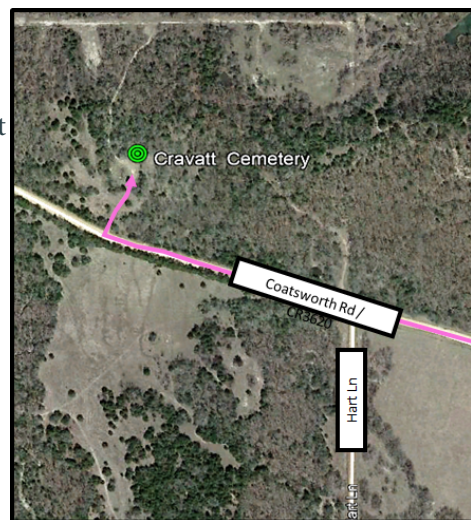

Chickasaw Cemetery Found Through Cemetery Preservation Specialist

The Cemetery Preservation Program (CPP) provides cleanup, identification and documentation of abandoned Chickasaw family cemeteries within the Chickasaw Nation reservation boundaries. A newly hired employee provided information about a family cemetery that needed program services.

This storyboard documents the steps that determined Chickasaw lineage within the cemetery.

Bill Anoatubby, Governor

STEP 1

Determine the legal description based on the information provided by the application (NE¼, SE¼, Sec. 3, T.2.N., R.7.E.). The Cravatt Cemetery is located 3.2 miles southwest of Bromide, Oklahoma.

Map layers provided by the Chickasaw Nation GeoSpatial Information (GSI) Department.

STEP 2

The physical and legal description determined the cemetery's exact location on the allotment map. This image indicates it is located on Katie Cravatt's allotted land (Chickasaw, Dawes enrollment number 426).