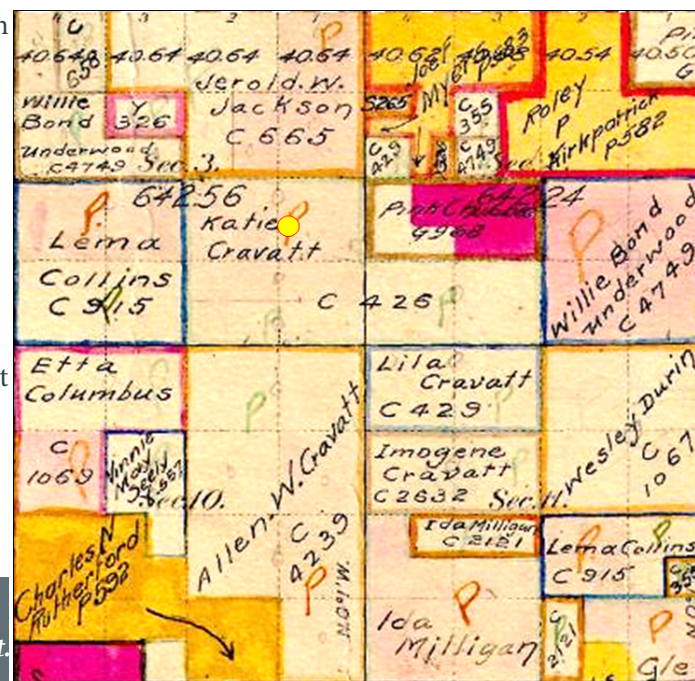

Chickasaw Cemetery Found Through Cemetery Preservation Specialist

The Cemetery Preservation Program (CPP) provides cleanup, identification and documentation of abandoned Chickasaw family cemeteries within the Chickasaw Nation reservation boundaries. A newly hired employee provided information about a family cemetery that needed program services.

This storyboard documents the steps that determined Chickasaw lineage within the cemetery.

Bill Anoatubby, Governor

STEP 1

Determine the legal description based on the information provided by the application (NE¼, SE¼, Sec. 3, T.2.N., R.7.E.). The Cravatt Cemetery is located 3.2 miles southwest of Bromide, Oklahoma.

Map layers provided by the Chickasaw Nation GeoSpatial Information (GSI) Department.

STEP 2

The physical and legal description determined the cemetery's exact location on the allotment map. This image indicates it is located on Katie Cravatt's allotted land (Chickasaw, Dawes enrollment number 426).