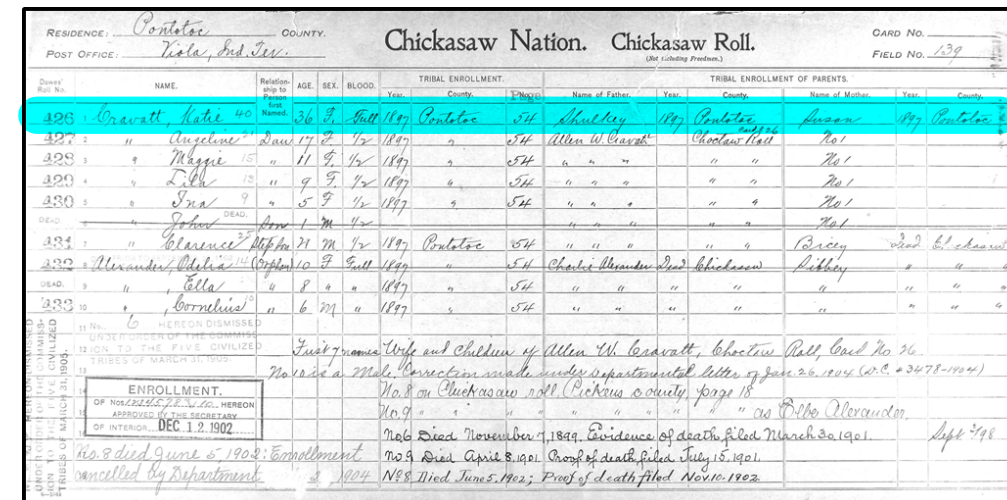

Cravatt family tree provided by a family member