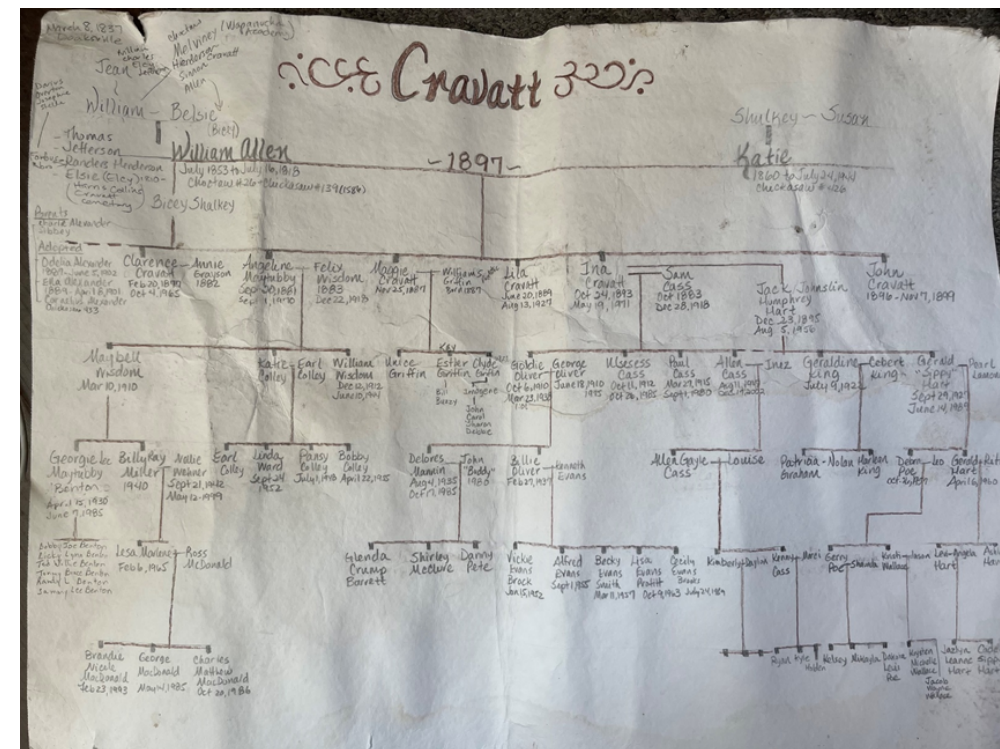

Cravatt family tree provided by a family member